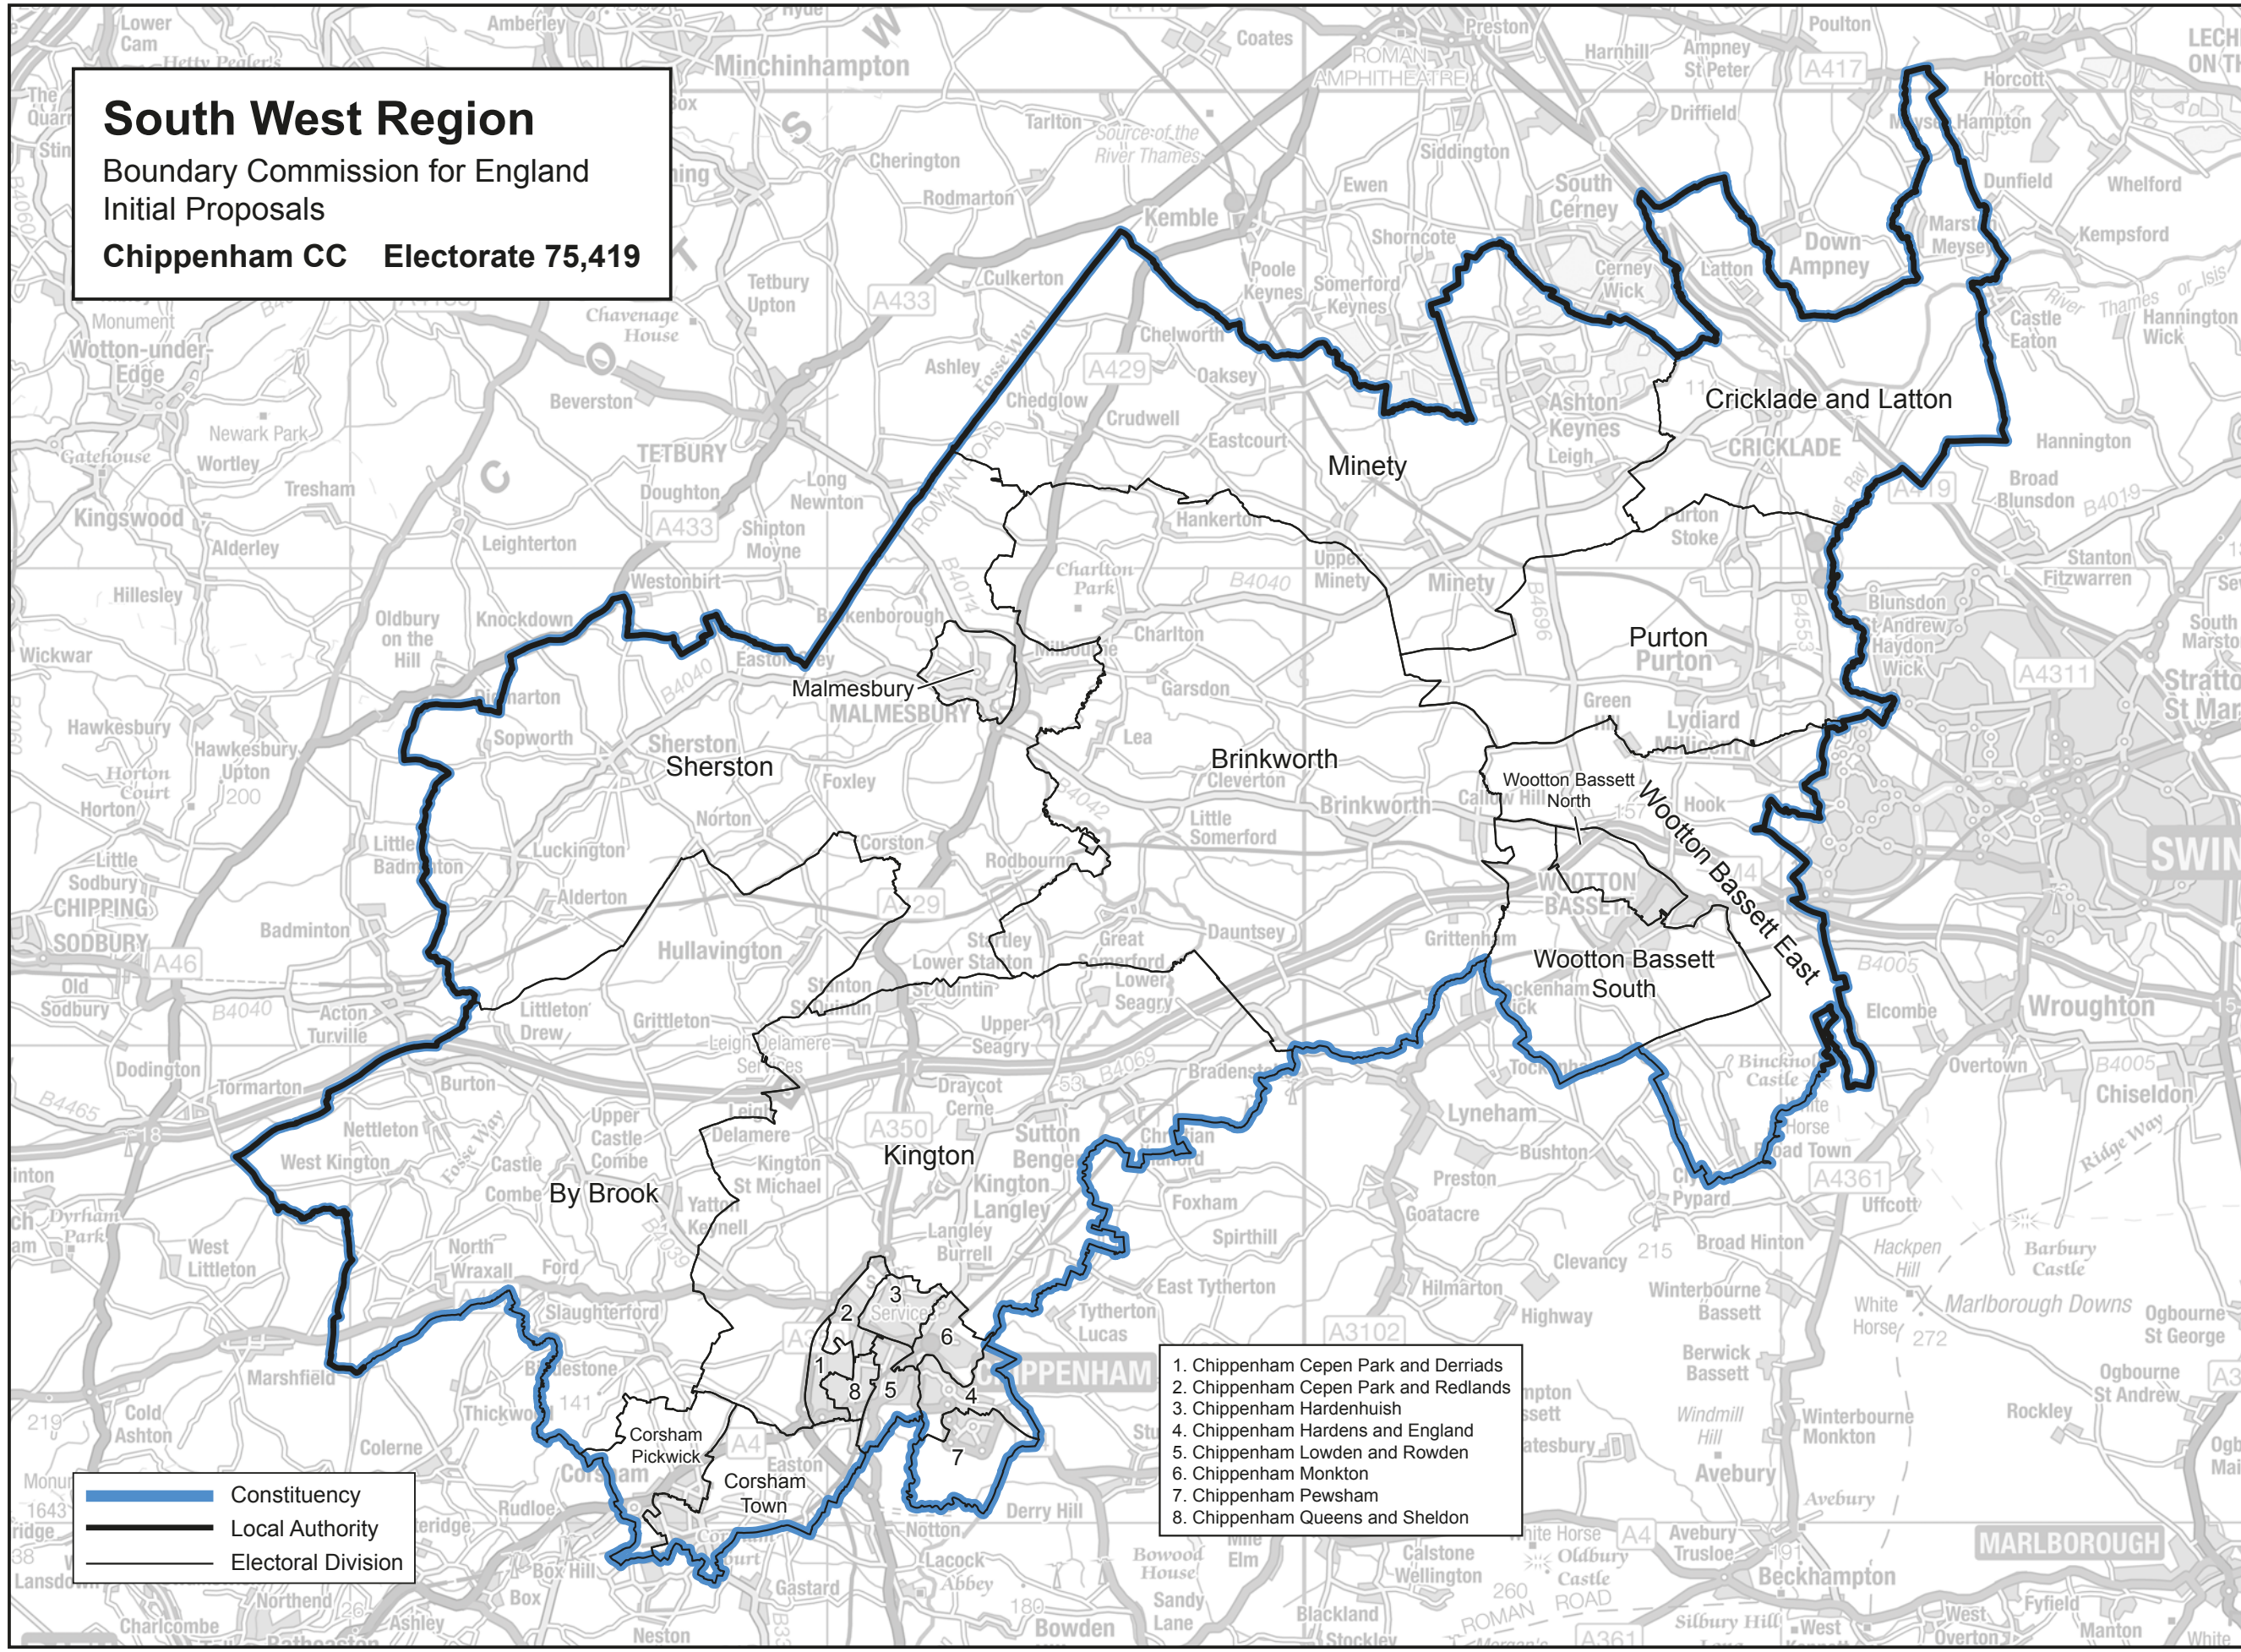

**South West Region**  
 Boundary Commission for England  
 Initial Proposals  
**Chippenham CC Electorate 75,419**

1. Chippenham Cepen Park and Derrids
2. Chippenham Cepen Park and Redlands
3. Chippenham Hardenhuish
4. Chippenham Hardens and England
5. Chippenham Lowden and Rowden
6. Chippenham Monkton
7. Chippenham Pewsham
8. Chippenham Queens and Sheldon

— Constituency  
 — Local Authority  
 — Electoral Division

This mapping extract has been produced from Ordnance Survey's mapping data on behalf of the Boundary Commission for England © Crown copyright 2011.